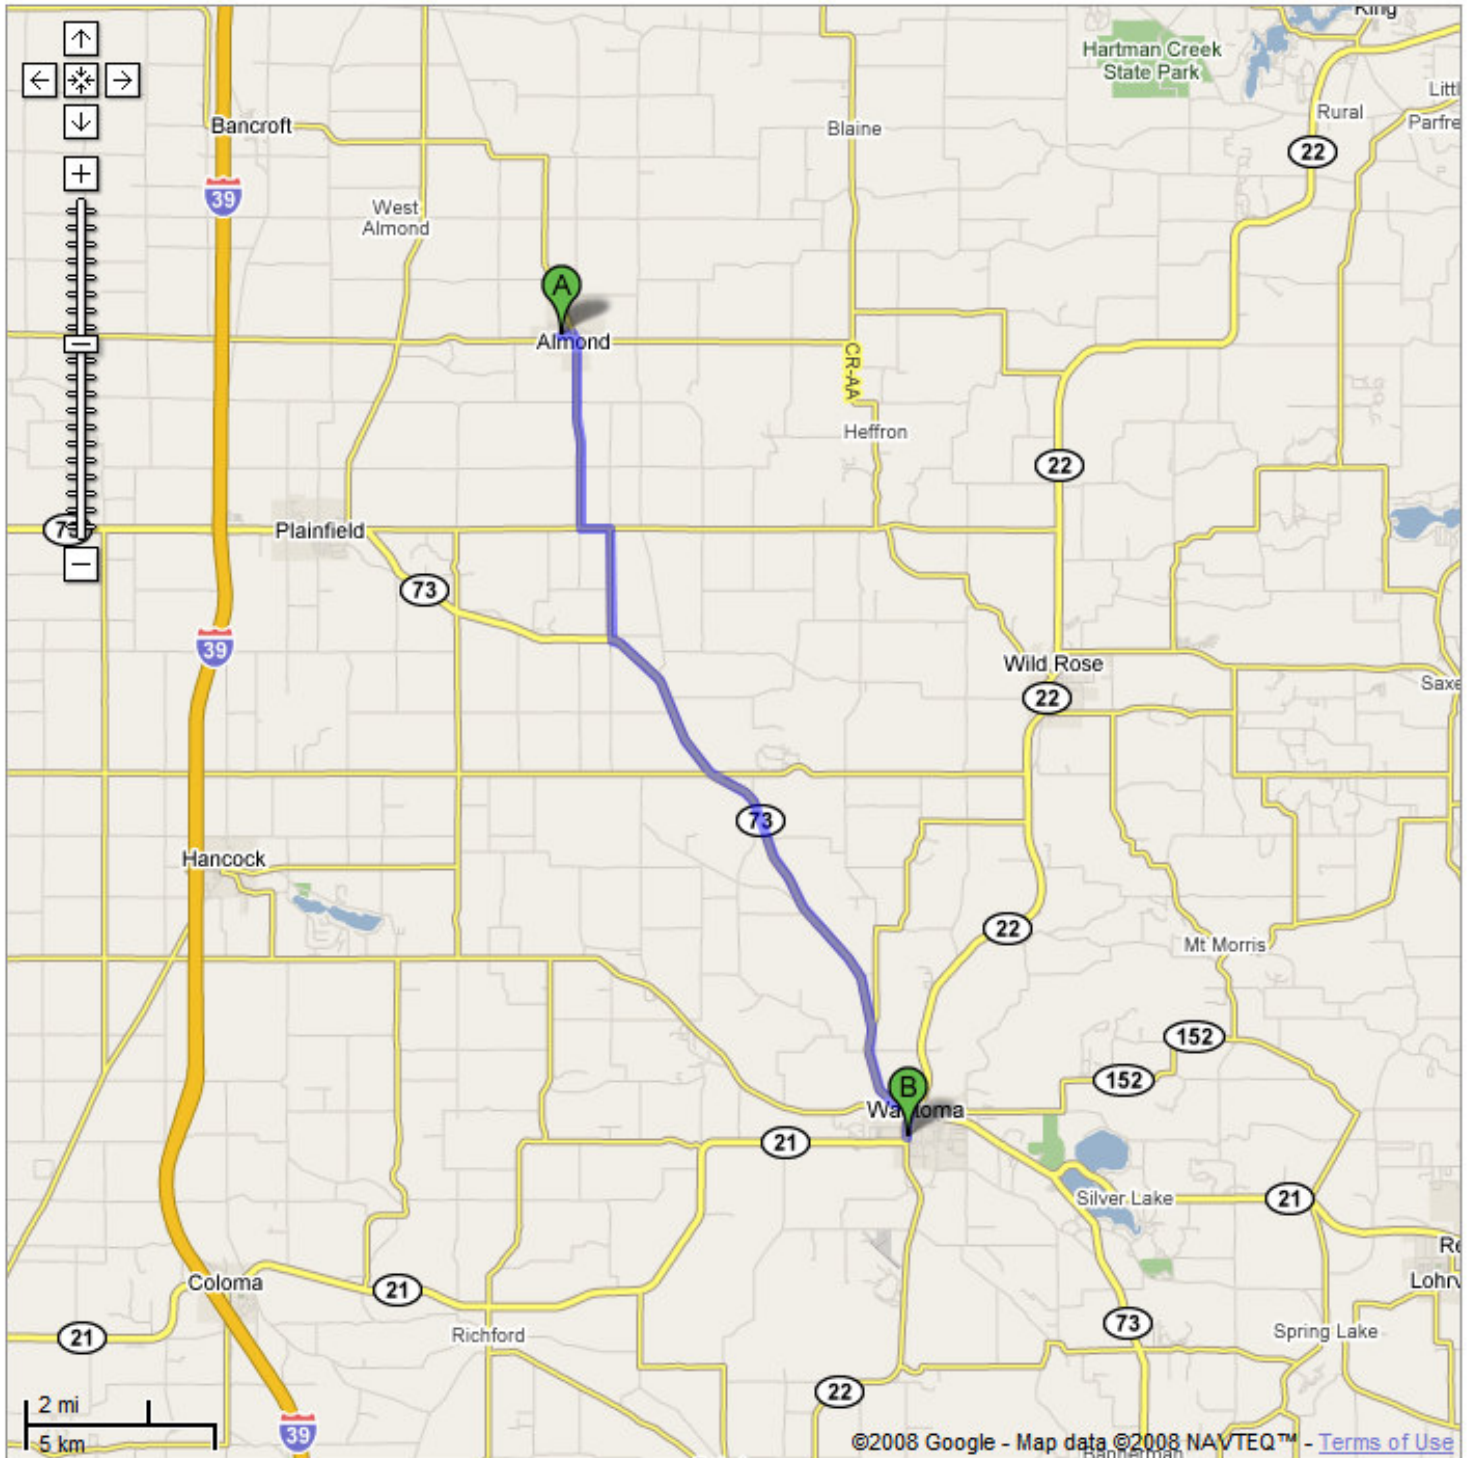

<http://maps.google.com/maps?f=d&saddr=1336+Elm+St,+Almond,+WI+54909&daddr=514+Cambridge+St,+Wautoma,+WI+54982&hl=en&geocode=&mra=ls&sl=43.819205,-89.294325&sspn=1.363444,2.460937&ie=UTF8&z=11>

Directions to 514 S Cambridge St, Wautoma, WI 54982

15.8 mi – about 26 mins

Wautoma High School

Save trees. Go green!
Download Google Maps on your phone at google.com/gmm

A 1336 Elm St
Almond, WI 54909

1. Head **east** on **Elm St** toward **Church St**
About 1 min

go 0.2 mi
total 0.2 mi

- ➔ 2. Turn **right** at **CR-J/Main St**
Continue to follow CR-J
About 5 mins

go 3.2 mi
total 3.4 mi

- ← 3. Turn **left** at **CR-P**
About 1 min

go 0.5 mi
total 4.0 mi

➔ 4. Turn **right** at **CR-J**
About 3 mins

Map data ©2008 NAVTEQ™