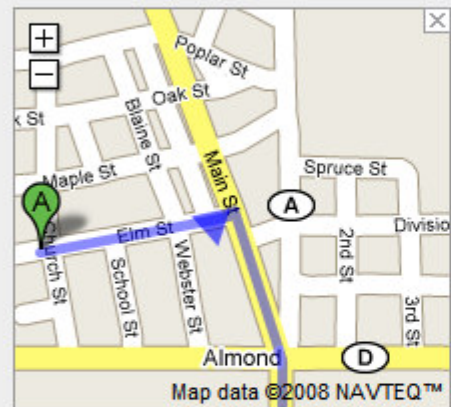

<http://maps.google.com/maps?f=d&saddr=1336+Elm+St,+Almond,+WI+54909&daddr=514+Cambridge+St,+Wautoma,+WI+54982&hl=en&geocode=&mra=ls&sl=43.819205,-89.294325&sspn=1.363444,2.460937&ie=UTF8&z=11>

Directions to 514 S Cambridge St, Wautoma, WI 54982

15.8 mi – about 26 mins

Wautoma High School

Save trees. Go green!
Download Google Maps on your phone at google.com/gmm

A 1336 Elm St
Almond, WI 54909

1. Head **east** on **Elm St** toward **Church St**
About 1 min

go 0.2 mi
total 0.2 mi

- ➔ 2. Turn **right** at **CR-J/Main St**
Continue to follow CR-J
About 5 mins

go 3.2 mi
total 3.4 mi

- ← 3. Turn **left** at **CR-P**
About 1 min

go 0.5 mi
total 4.0 mi

➔ 4. Turn **right** at **CR-J**
About 3 mins

go 1.8 mi
total 5.8 mi

➤ 5. Turn **left** at **WI-73**
About 15 mins

go 9.6 mi
total 15.4 mi

➔ 6. Turn **right** at **WI-21/WI-22**
About 1 min

go 0.5 mi
total 15.8 mi

B 514 S Cambridge St
Wautoma, WI 54982