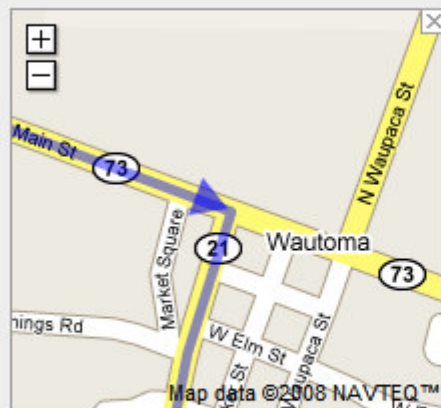

<http://maps.google.com/maps?f=d&saddr=1336+Elm+St,+Almond,+WI+54909&daddr=514+Cambridge+St,+Wautoma,+WI+54982&hl=en&geocode=&mra=ls&sl=43.819205,-89.294325&sspn=1.363444,2.460937&ie=UTF8&z=11>

Directions to 514 S Cambridge St, Wautoma, WI 54982

15.8 mi – about 26 mins

Wautoma High School

Save trees. Go green!
Download Google Maps on your phone at google.com/gmm

A 1336 Elm St
Almond, WI 54909

1. Head **east** on **Elm St** toward **Church St**
About 1 min

go 0.2 mi
total 0.2 mi

- ➔ 2. Turn **right** at **CR-J/Main St**
Continue to follow CR-J
About 5 mins

go 3.2 mi
total 3.4 mi

- ← 3. Turn **left** at **CR-P**
About 1 min

go 0.5 mi
total 4.0 mi

➔ 4. Turn **right** at **CR-J**
About 3 mins

go 1.8 mi
total 5.8 mi

➤ 5. Turn **left** at **WI-73**
About 15 mins

go 9.6 mi
total 15.4 mi

➔ 6. Turn **right** at **WI-21/WI-22**
About 1 min

go 0.5 mi
total 15.8 mi

B 514 S Cambridge St
Wautoma, WI 54982