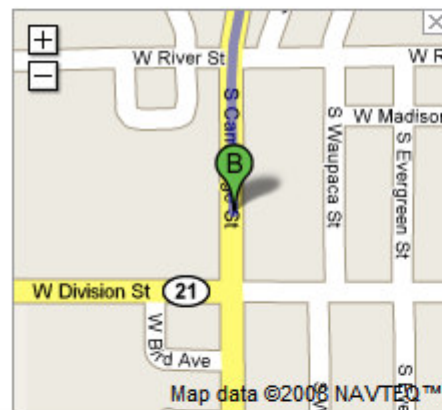

<http://maps.google.com/maps?f=d&saddr=1336+Elm+St,+Almond,+WI+54909&daddr=514+Cambridge+St,+Wautoma,+WI+54982&hl=en&geocode=&mra=ls&sl=43.819205,-89.294325&sspn=1.363444,2.460937&ie=UTF8&z=11>

Directions to 514 S Cambridge St, Wautoma, WI 54982

15.8 mi – about 26 mins

Wautoma High School

Save trees. Go green!
Download Google Maps on your phone at google.com/gmm

A 1336 Elm St
Almond, WI 54909

1. Head **east** on **Elm St** toward **Church St**
About 1 min

go 1.8 mi
total 5.8 mi

➤ 5. Turn **left** at **WI-73**
About 15 mins

go 9.6 mi
total 15.4 mi

➔ 6. Turn **right** at **WI-21/WI-22**
About 1 min

go 0.5 mi
total 15.8 mi

B 514 S Cambridge St
Wautoma, WI 54982

These directions are for planning purposes only. You may find that construction projects, traffic, weather, or other events may cause conditions to differ from the map results, and you should plan your route accordingly. You must obey all signs or notices regarding your route.